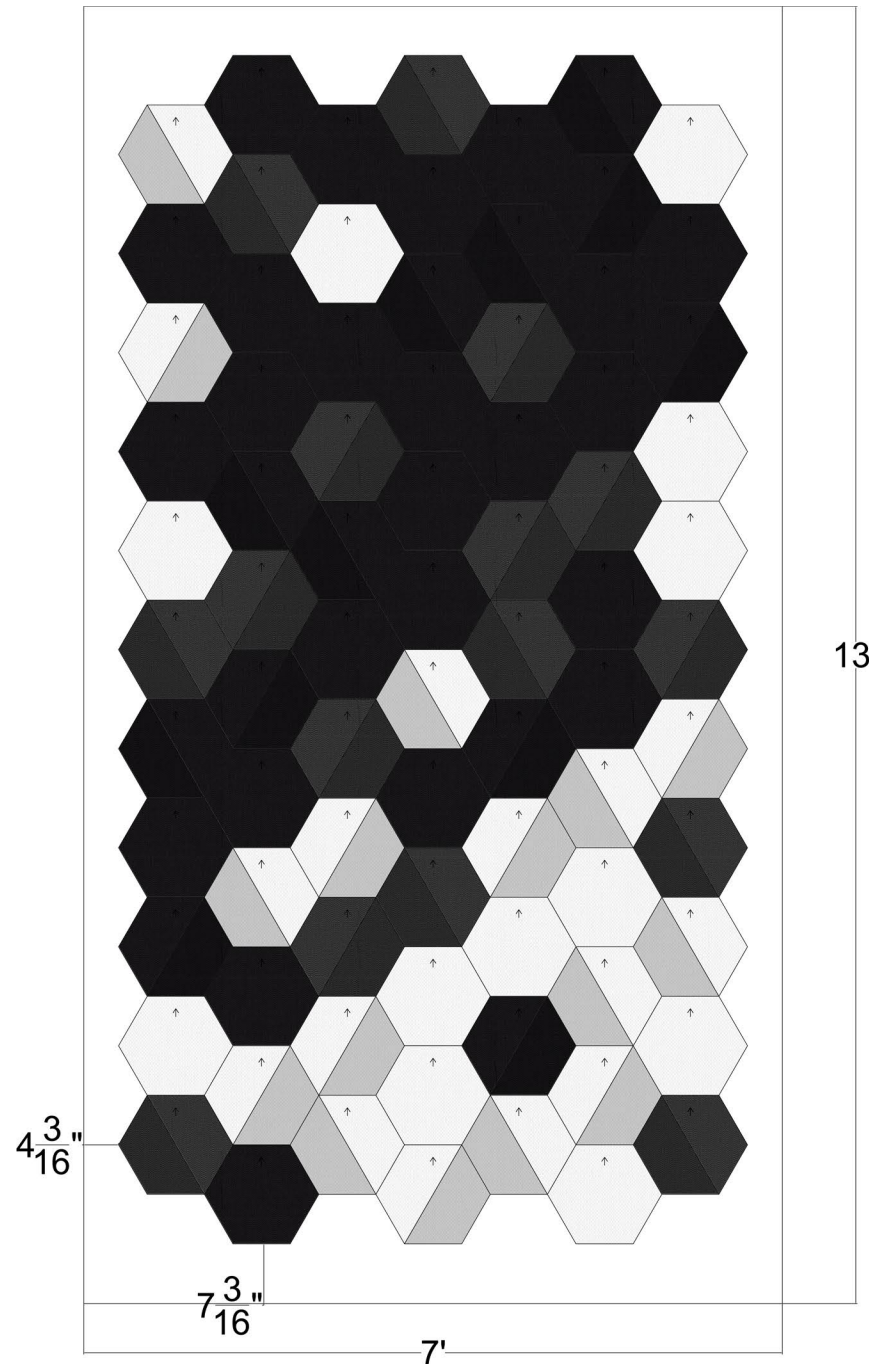

INSTANT ARTFORM
SHAPE: Hex + Hex 3D
SIZE: Small
SUBSTRATE: Quiet-Core
TOTAL PANELS: 80
TOTAL BOXES: 17

WALL: 91 SQ FT

Strie 813

Hex: 12 Panels / 2 Boxes

Hex 3D: 16 Panels / 4 Boxes

Meteor 769

Hex 3D: 16 Panels / 4 Boxes

Meteor 770

Hex: 24 Panels / 4 Boxes

Hex 3D: 12 Panels / 3 Boxes

↑
TOP OF PANEL/
FABRIC GRAINLINE